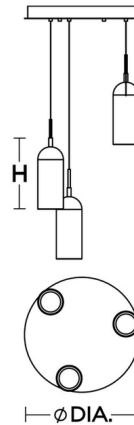

Specifications

COLOR	Smoke
BODY FINISH	Black
WATTAGE	18W
DIMMER	Low Voltage Electronic
DIMENSIONS	18"W x 9.75"H
INTEGRATED LED MODULE	3 x LED/6W/120V LED
COUNTRY OF ORIGIN	China

Technical Information

LAMP LIFE	50000 hours
COLOR RENDERING	90 CRI
LAMP COLOR	3000K
LUMENS/WATT	210.00
LUMINOUS FLUX	1260 lumens

Shown in black / smoke

H	DIA.
9-3/4"	18"
15"	24"

CLICK TO VIEW PRODUCT

Notes: