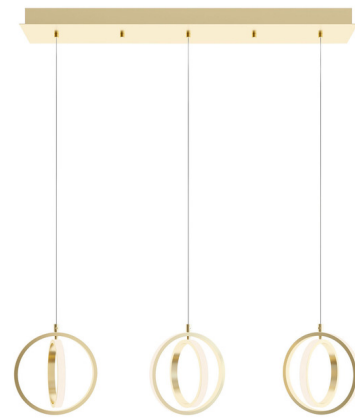

Lightology

lightology.com
866-954-4489
07-06-26

Project: _____

Company: _____

Location: _____ Fixture Type: _____

SPEC #: **AFX1208122**

Approved On: _____ Approved By: _____

Lock Linear Multi Light Pendant

By AFX

Description

The Lock Linear Pendant is designed with a bold design-forward approach to interior lighting. Crafted around a trio of integrated LED lights, this fixture comes with a set of large aluminum accent hoops designed to introduce geometric intrigue into any space. This architectural fixture is well suited in kitchens and dining rooms. Dimmable via Triac or electronic low voltage (ELV) dimming.

Shown in satin brass / white

Specifications

COLOR White
BODY FINISH Satin Brass
WATTAGE 60W
DIMMER Low Voltage Electronic
DIMENSIONS 36"L x 9"W x 9"H
INTEGRATED LED MODULE 3 x LED/20W/120V LED
COUNTRY OF ORIGIN China

Technical Information

LAMP LIFE 50000 hours
COLOR RENDERING 90 CRI
LAMP COLOR 3000K
LUMENS/WATT 191.25
LUMINOUS FLUX 3825 lumens

CLICK TO VIEW PRODUCT

Notes: