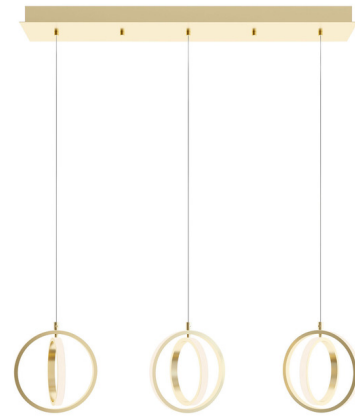

Lightology

lightology.com
866-954-4489
04-25-26

Project: _____

Company: _____

Location: _____ Fixture Type: _____

SPEC #: **AFX1208122**

Approved On: _____ Approved By: _____

Lock Linear Multi Light Pendant By AFX

Description

The Lock Linear Pendant is designed with a bold design-forward approach to interior lighting. Crafted around a trio of integrated LED lights, this fixture comes with a set of large aluminum accent hoops designed to introduce geometric intrigue into any space. This architectural fixture is well suited in kitchens and dining rooms. Dimmable via Triac or electronic low voltage (ELV) dimming.

Shown in satin brass / white

Specifications

COLOR White
BODY FINISH Satin Brass
WATTAGE 60W
DIMMER Low Voltage Electronic
DIMENSIONS 36"L x 9"W x 9"H
INTEGRATED LED MODULE 3 x LED/20W/120V LED
COUNTRY OF ORIGIN China

Technical Information

LAMP LIFE 50000 hours
COLOR RENDERING 90 CRI
LAMP COLOR 3000K
LUMENS/WATT 191.25
LUMINOUS FLUX 3825 lumens

CLICK TO VIEW PRODUCT

Notes: