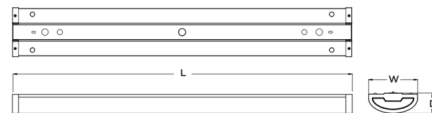

L	W	D
24"	6-1/2"	2-3/4"
44-7/8"	6-1/2"	2-3/4"