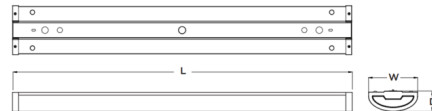

L	W	D
24"	6-1/2"	2-3/4"
44-7/8"	6-1/2"	2-3/4"