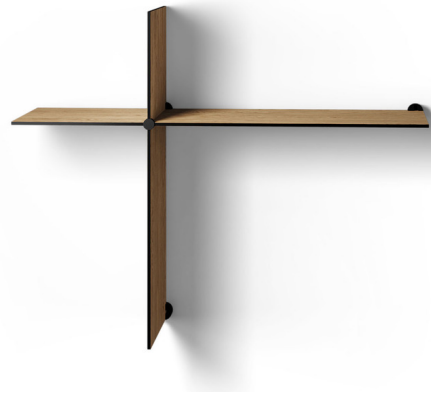

Lightology

lightology.com
866-954-4489
05-12-26

Project: _____

Company: _____

Location: _____ Fixture Type: _____

SPEC #: **SIB1208287**

Approved On: _____ Approved By: _____

Up The Wall Shelf By Sibast Furniture

Description

The Up The Wall Shelf is a flexible shelving system that invites co-creation. The shelves are sold in packages with one short and one long shelf that together form an asymmetrical cross. Assemble multiple sets of shelves and create your own unique storage solution customized for your needs. The load capacity is 11 lbs.

Shown in oak

Specifications

COLOR	N/A
BODY FINISH	Oak
WATTAGE	N/A
DIMMER	N/A
DIMENSIONS	29.13"W x 1.32"H x 11.42"D
BULB	N/A

CLICK TO VIEW PRODUCT

Notes: