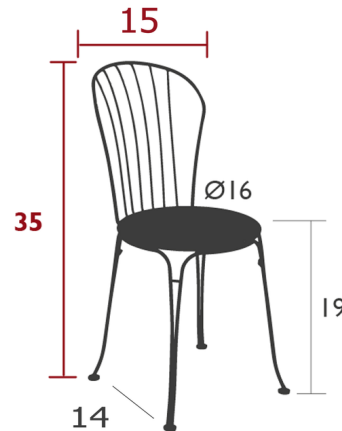

Lightology

lightology.com
866-954-4489
04-21-26

Project: _____

Company: _____

Location: _____ Fixture Type: _____

SPEC #: **FMB1208371**

Approved On: _____ Approved By: _____

Opera+ Side Chair Set of 2 By Fermob

Description

The Opera Chair brings a sturdy, timeless look that's easy to live with. This set of 2 chairs features the backrest shaped from a single (yes, just one!) steel wire. And they offer plenty of practical plus points, too: sturdy seats (solid steel wire, steel sheet), with stable, flared, durable legs (bases reinforced with two weld seams, anti-corrosion treatment), and stacking design. Stackable up to 10 chairs. Not recommended for use near salt air conditions and chlorinated pools.

Shown in cactus

Specifications

COLOR	N/A
BODY FINISH	Cactus
WATTAGE	N/A
DIMMER	N/A
DIMENSIONS	16"W x 35.5"H x 16"D
BULB	N/A
COUNTRY OF ORIGIN	France

Technical Information

PRODUCT DIMENSIONS Seat Height: 19"