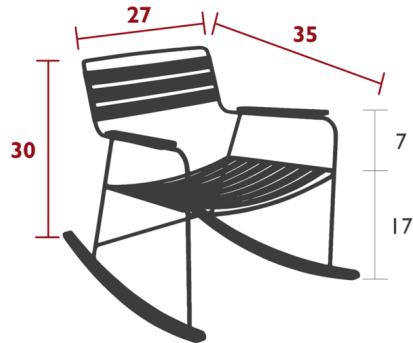

Lightology

lightology.com
866-954-4489
04-20-26

Project: _____

Company: _____

Location: _____ Fixture Type: _____

SPEC #: **FMB1208378**

Approved On: _____ Approved By: _____

Surprising Teak Rocking Chair By Fermob

Description

The Surprising Teak Rocking Chair brings a rustic beauty to your space. The combination of teak and steel adds a whole new level of comfort to your area.

Shown in black cherry / natural wood

Specifications

COLOR	Natural Wood
BODY FINISH	Black Cherry
WATTAGE	N/A
DIMMER	N/A
DIMENSIONS	27"W x 30"H x 35"D
BULB	N/A
COUNTRY OF ORIGIN	France

Technical Information

PRODUCT DIMENSIONS	Seat Height: 17"
--------------------	------------------