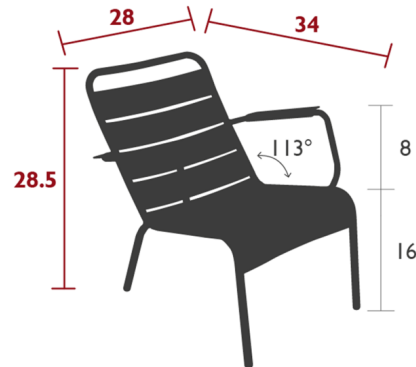

Lightology

lightology.com
866-954-4489
04-22-26

Project: _____

Company: _____

Location: _____ Fixture Type: _____

SPEC #: **FMB1208379**

Approved On: _____ Approved By: _____

Luxembourg Low Armchair Set of 2 By Fermob

Description

The Luxembourg Low Armchair Set of 2 takes its name straight from the Parisian workshops where the first versions were made. The Luxembourg low armchair continues to charm thanks to its numerous qualities: its lightness makes it easy to move it from one end of the garden to the other; its clever design includes accessories such as a headrest and low tables to create a lounge corner; and its practicality means it is perfectly stackable for easy storage. Stackable up to 6 chairs.

Shown in cactus

Specifications

COLOR	N/A
BODY FINISH	Cactus
WATTAGE	N/A
DIMMER	N/A
DIMENSIONS	28"W x 28.5"H x 34"D
BULB	N/A
COUNTRY OF ORIGIN	France

Technical Information

PRODUCT DIMENSIONS Seat Height: 16"