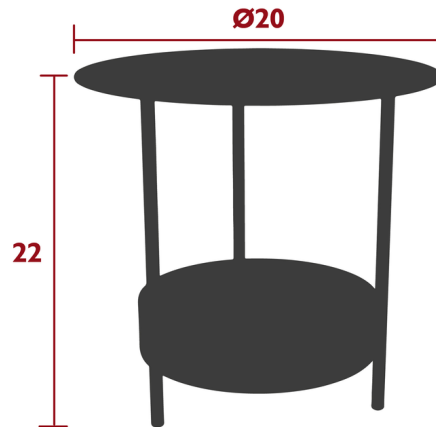

Lightology

lightology.com
866-954-4489
05-25-26

Project: _____

Company: _____

Location: _____ Fixture Type: _____

SPEC #: **FMB1208385**

Approved On: _____ Approved By: _____

Salsa Side Table

By Fermob

Description

The Salsa Side Table captures every bit of the intended elegance while also being a sturdy and practical piece for any outdoor space. The bottom shelf provides the perfect container for potted plants or flatware, and it could easily function as a mini outdoor bar. Not recommended for use near salt air conditions and chlorinated pools.

Shown in clay grey

Specifications

COLOR	N/A
BODY FINISH	Clay Grey
WATTAGE	N/A
DIMMER	N/A
DIMENSIONS	20"W x 22"H x 20"D
BULB	N/A
COUNTRY OF ORIGIN	France

CLICK TO VIEW PRODUCT

Notes: