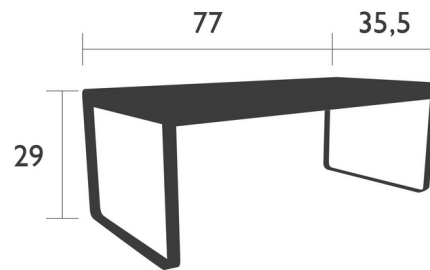

By Fermob

Description

This lightweight designer aluminum Bellevie Dining Table with Storage is ideal for the whole family: it's perfect for snack time, homework, family games, dinners with friends or an improvised office space. It will delight young and old alike, and can accommodate anything up to 8 or even 10 people and can be used both indoors or outdoors. Includes 4 teak covers in the center with storage inside.

Shown in clay grey

Specifications

COLOR	N/A
BODY FINISH	Clay Grey
WATTAGE	N/A
DIMMER	N/A
DIMENSIONS	77"W x 29"H x 35.5"D
BULB	N/A
COUNTRY OF ORIGIN	France

CLICK TO VIEW PRODUCT

Notes: