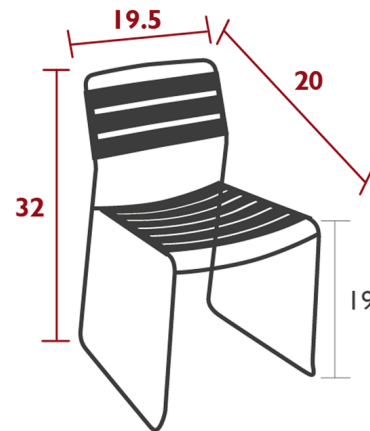

By Fermob

Description

The Surprising Teak Chair Set of 2 combines the sturdy construction of steel and the elegance of teak to add a soft, romantic flair to this modern design. Like other pieces in the Surprising Collection, this chair fits seamlessly into transitional spaces, like patios, screened-in porches, or even a more urban terrace. Stackable up to 7 chairs. Not recommended for use near salt air conditions and chlorinated pools.

Shown in clay grey / natural wood

Specifications

COLOR	Natural Wood
BODY FINISH	Clay Grey
WATTAGE	N/A
DIMMER	N/A
DIMENSIONS	19.5"W x 32"H x 20"D
BULB	N/A
COUNTRY OF ORIGIN	France

CLICK TO VIEW PRODUCT

Notes: