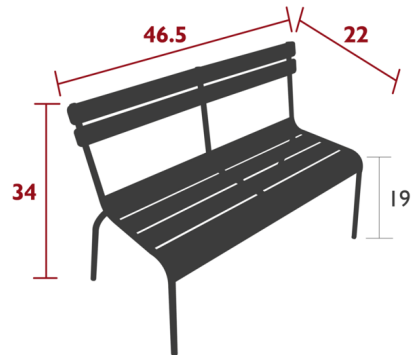

Lightology

lightology.com
866-954-4489
05-25-26

Project: _____

Company: _____

Location: _____ Fixture Type: _____

SPEC #: **FMB1208401**

Approved On: _____ Approved By: _____

Luxembourg 2 Seater Bench By Fermob

Description

Designed by Frederic Sofia and part of Fermob's Luxembourg collection, the Luxembourg 2 Seater Bench with backrest is a reimagining of a classic school bench. The curved aluminum slats make this bench a comfortable seat while the minimal design allows for versatility. Stackable up to 4 benches.

Shown in cactus

Specifications

COLOR	N/A
BODY FINISH	Cactus
WATTAGE	N/A
DIMMER	N/A
DIMENSIONS	46.5"W x 34"H x 22"D
BULB	N/A
COUNTRY OF ORIGIN	France

CLICK TO VIEW PRODUCT

Notes: