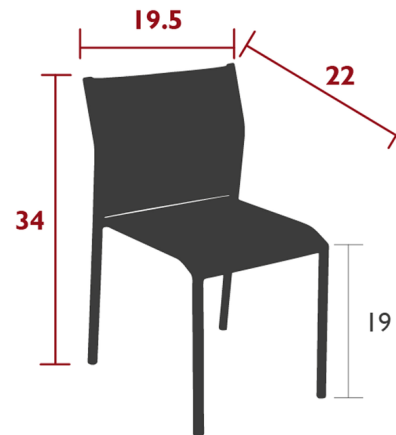

### Specifications

COLOR . . . . . N/A  
BODY FINISH . . . . . Storm Grey  
WATTAGE . . . . . N/A  
DIMMER . . . . . N/A  
DIMENSIONS . . . . . 19.5"W x 34"H x 22"D  
BULB . . . . . N/A  
COUNTRY OF ORIGIN . . . . . China

### Technical Information

PRODUCT DIMENSIONS . . . . . Seat Height: 19"

Shown in storm grey

CLICK TO VIEW PRODUCT

Notes: