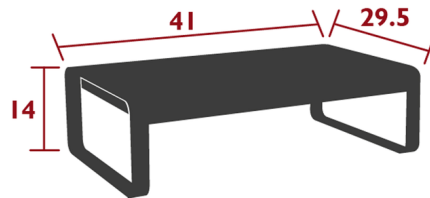

By Fermob

Description

The Bellevie Coffee Table offers a sleek & stylish look to your space. This coffee table, with its soft curves and contemporary design, appeals to young and old for both indoors or outdoors.

Shown in lapilli grey

Specifications

COLOR	N/A
BODY FINISH	Lapilli Grey
WATTAGE	N/A
DIMMER	N/A
DIMENSIONS	41"W x 14"H x 29.5"D
BULB	N/A
COUNTRY OF ORIGIN	France

CLICK TO VIEW PRODUCT

Notes: