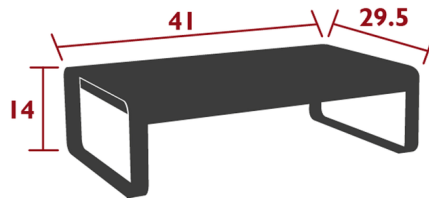

Description

The Bellevie Coffee Table offers a sleek & stylish look to your space. This coffee table, with its soft curves and contemporary design, appeals to young and old for both indoors or outdoors.

Shown in lapilli grey

Specifications

COLOR	N/A
BODY FINISH	Lapilli Grey
WATTAGE	N/A
DIMMER	N/A
DIMENSIONS	41"W x 14"H x 29.5"D
BULB	N/A
COUNTRY OF ORIGIN	France

CLICK TO VIEW PRODUCT

Notes: