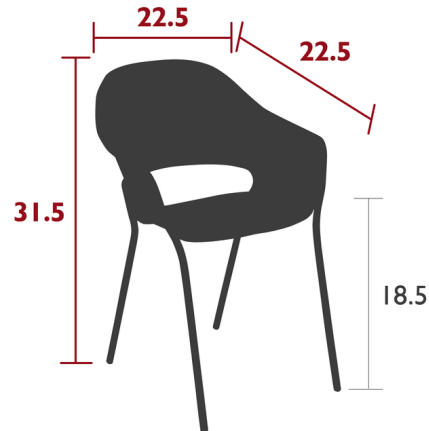

Description

The Kate Armchair Set of 2 is an outdoor seat with a simple silhouette and made from a single material: soft sheet steel. Patrick Jouin uses these features to create a delightful, elegant, simple and welcoming armchair that is both practical and comfortable. Stackable up to 4 chairs. Not recommended for use near salt air conditions and chlorinated pools.

Shown in acapulco blue

Specifications

| | |
|-------------------|--------------------------|
| COLOR | N/A |
| BODY FINISH | Acapulco Blue |
| WATTAGE | N/A |
| DIMMER | N/A |
| DIMENSIONS | 22.5"W x 31.5"H x 22.5"D |
| BULB | N/A |
| COUNTRY OF ORIGIN | France |

Technical Information

| | |
|--------------------|--------------------|
| PRODUCT DIMENSIONS | Seat Height: 18.5" |
|--------------------|--------------------|

CLICK TO VIEW PRODUCT

Notes: