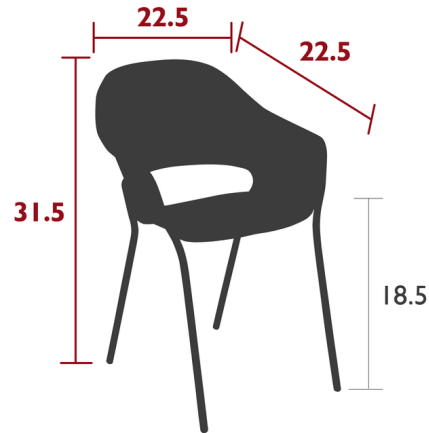

By Fermob

Description

The Kate Armchair Set of 2 is an outdoor seat with a simple silhouette and made from a single material: soft sheet steel. Patrick Jouin uses these features to create a delightful, elegant, simple and welcoming armchair that is both practical and comfortable. Stackable up to 4 chairs. Not recommended for use near salt air conditions and chlorinated pools.

Shown in acapulco blue

Specifications

COLOR	N/A
BODY FINISH	Acapulco Blue
WATTAGE	N/A
DIMMER	N/A
DIMENSIONS	22.5"W x 31.5"H x 22.5"D
BULB	N/A
COUNTRY OF ORIGIN	France

Technical Information

PRODUCT DIMENSIONS	Seat Height: 18.5"
--------------------	--------------------