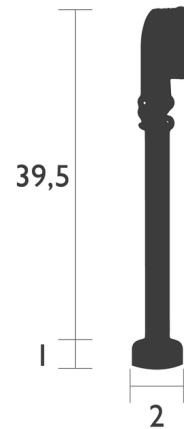

Description

The Suspension Strap is the first of its kind. The adjustable strap allows for a moveable outdoor bulb when combined with the Aplo Lamp (sold separately). It's a firm favorite with the technical qualities of its elders and a new shimmering mode to reproduce the atmosphere of a flickering candle.

Specifications

COLOR	N/A
BODY FINISH	Cactus
WATTAGE	N/A
DIMMER	N/A
DIMENSIONS	2"W x 39.5"H x 2"D
BULB	N/A
COUNTRY OF ORIGIN	China

Shown in cactus

CLICK TO VIEW PRODUCT

Notes: