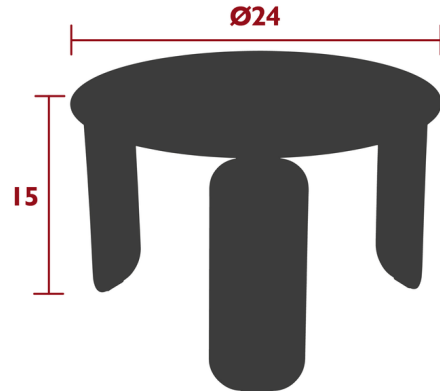

By Fermob

Description

In both name and form, the Bebop Side Table captures the very essence of design ingenuity. Its rounded construction draws attention and creates a unique statement in every space, making it an eye-catching addition for both indoor and outdoor settings with an aluminum tabletop and steel base.

Shown in acapulco blue

Specifications

COLOR	N/A
BODY FINISH	Acapulco Blue
WATTAGE	N/A
DIMMER	N/A
DIMENSIONS	24"W x 15"H x 24"D
BULB	N/A
COUNTRY OF ORIGIN	France

CLICK TO VIEW PRODUCT

Notes: