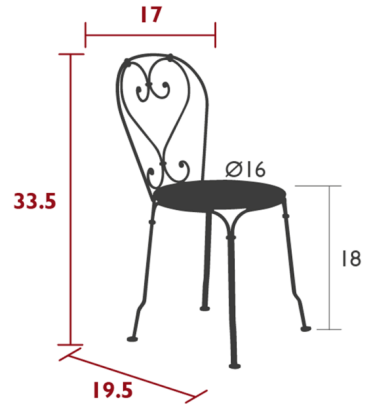

Lightology

lightology.com
866-954-4489
04-20-26

Project: _____

Company: _____

Location: _____ Fixture Type: _____

SPEC #: **FMB1208446**

Approved On: _____ Approved By: _____

1900 Side Chair Set of 2 By Fermob

Description

Part of a long French tradition, the 1900 Chair Set of 2 mimics the design of chairs found throughout the romantic, gardens, parks and bandstands of yesteryear. This chair's frame uses steel to create a structurally solid piece of furniture that also incorporates intricate scroll work indicative of Fermob's 1900 Collection. The 1900 Chair also incorporates modern-day, ergonomic construction, making it more practical and comfortable. Stackable up to 10 chairs. Cushion available, sold separately.

Shown in cedar green

Specifications

COLOR	N/A
BODY FINISH	Cedar Green
WATTAGE	N/A
DIMMER	N/A
DIMENSIONS	17"W x 33.5"H x 19.5"D
BULB	N/A
COUNTRY OF ORIGIN	France

Technical Information

PRODUCT DIMENSIONS	Seat Height: 18"
--------------------	------------------