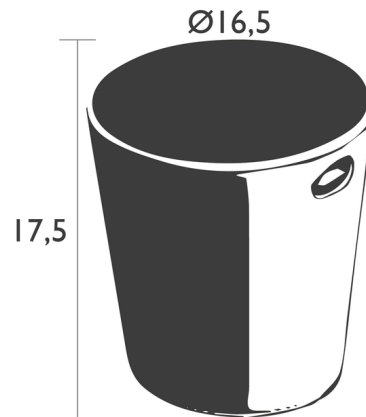

Description

The INOUI Portable Lighted Stool/Table is an innovative illustration of Fermob's excellence in outdoor space design and decoration. It can be used as a low table, stool, light, pedestal or decorative object. It is mobile and wireless operated, to be recharged on a base with included cable. It has a practical aluminum handle that also hides the switch. This unique piece offers light intensity settings (neutral white 100% and 50% and cool white 100% and 50%) and 2 light temperatures (warm white 3000K and cool white 6000K). Controlled with switch or remotely using the integrated on-board Bluetooth system.

Specifications

COLOR White
BODY FINISH Acapulco Blue
WATTAGE 7W
DIMMER Included
DIMENSIONS 16.5"W x 17.5"H x 16.5"D
INTEGRATED LED MODULE 1 x LED/7W/120V LED
COUNTRY OF ORIGIN France

Technical Information

LAMP COLOR CCT Select
LUMENS/WATT 35.71
LUMINOUS FLUX 250 lumens

Shown in acapulco blue / white

CLICK TO VIEW PRODUCT

Notes: