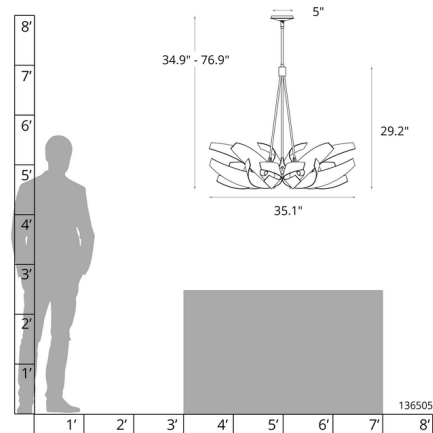

Specifications

COLOR Clear / Frosted
 BODY FINISH Dark Smoke
 WATTAGE 27W
 DIMMER Standard 120V
 DIMENSIONS 35.1"W x 29.2"H
 BULB NOT INCLUDED 6 x JCD/G9/4.5W/120V LED
 OTHER BULB OPTIONS 6 x JCD/G9/120V LED

Technical Information

PRODUCT DIMENSIONS Downrods: One 3", One 6" and Three 12" Included

Shown in dark smoke / clear / frosted

CLICK TO VIEW PRODUCT

Notes: