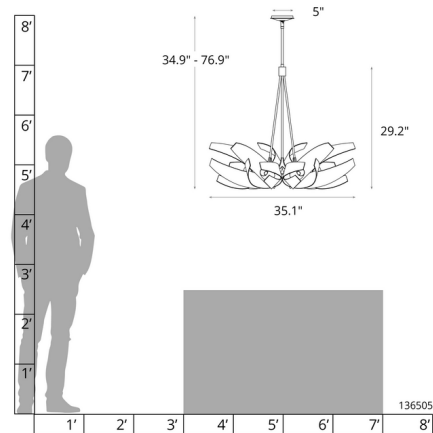

Shown in dark smoke / clear / frosted

Specifications

COLOR	Clear / Frosted
BODY FINISH	Dark Smoke
WATTAGE	27W
DIMMER	Standard 120V
DIMENSIONS	35.1"W x 29.2"H
BULB NOT INCLUDED	6 x JCD/G9/4.5W/120V LED
OTHER BULB OPTIONS	6 x JCD/G9/120V LED

Technical Information

PRODUCT DIMENSIONS Downrods: One 3", One 6" and Three 12" Included

CLICK TO VIEW PRODUCT

Notes: