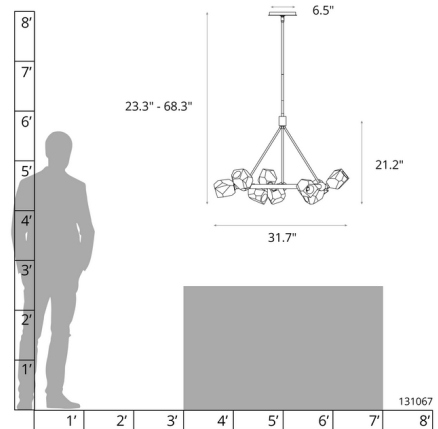

Description

The Gatsby Ring Pendant brings an opulence to your space with its larger than life presence. The smooth circular frame holds elegant hand cut Crystal diffusers, in a variety of directions, casting warm shadows across your room. Sloped ceiling adaptable one way to 45 degrees. Lifetime Limited Warranty when installed in residential setting. Handcrafted to order by skilled artisans in Vermont, USA.

Specifications

COLOR	Crystal
BODY FINISH	Black
WATTAGE	540W
DIMMER	Standard 120V
DIMENSIONS	31.7"W x 21.2"H
BULB NOT INCLUDED	9 x JCD/G9/60W/120V Halogen
OTHER BULB OPTIONS	9 x JCD/G9/120V LED

Technical Information

PRODUCT DIMENSIONS Downrods: One 3", One 6" and Three 12" Included

Shown in black / crystal

CLICK TO VIEW PRODUCT

Notes: