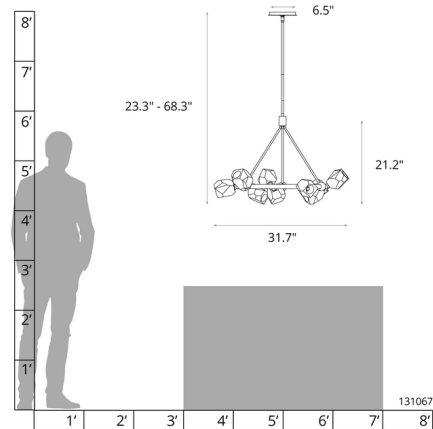

Description

The Gatsby Ring Pendant brings an opulence to your space with its larger than life presence. The smooth circular frame holds elegant hand cut Crystal diffusers, in a variety of directions, casting warm shadows across your room. Sloped ceiling adaptable one way to 45 degrees. Lifetime Limited Warranty when installed in residential setting. Handcrafted to order by skilled artisans in Vermont, USA.

Shown in black / crystal

Specifications

COLOR	Crystal
BODY FINISH	Black
WATTAGE	540W
DIMMER	Standard 120V
DIMENSIONS	31.7"W x 21.2"H
BULB NOT INCLUDED	9 x JCD/G9/60W/120V Halogen
OTHER BULB OPTIONS	9 x JCD/G9/120V LED

Technical Information

PRODUCT DIMENSIONS Downrods: One 3", One 6" and Three 12" Included

CLICK TO VIEW PRODUCT

Notes: