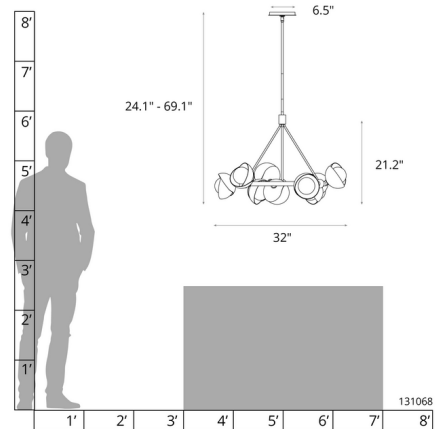

### Description

The Brooklyn Ring Pendant brings an industrial vibe with a contemporary design to your interior space. The shade can be rotated around the glass globe to alter the look to your space. Choose a finish for the canopy, stem and the outermost metal shades and a Color for the inner metal shades. Sloped ceiling adaptable one way to 45 degrees. Handcrafted to order by skilled artisans in Vermont, USA. Lifetime Limited Warranty when installed in residential setting.

### Specifications

COLOR . . . . . Modern Brass  
 BODY FINISH . . . . . Oil Rubbed Bronze  
 WATTAGE . . . . . 540W  
 DIMMER . . . . . Standard 120V  
 DIMENSIONS . . . . . 32"W x 21.7"H  
 BULB NOT INCLUDED . . . . . 9 x JCD/G9/60W/120V Halogen  
 OTHER BULB OPTIONS . . . . . 9 x JCD/G9/120V LED

### Technical Information

PRODUCT DIMENSIONS . . . . . Downrods: One 3", One 6" and Three 12" Included

Shown in oil rubbed bronze / modern brass

CLICK TO VIEW PRODUCT

Notes: