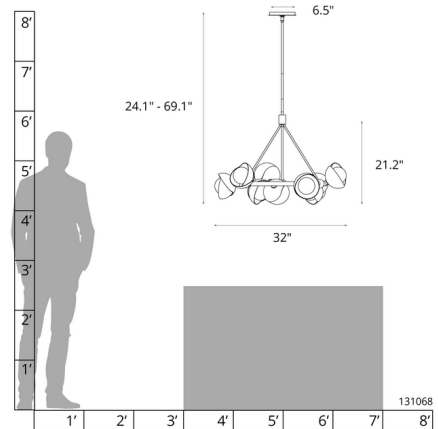

Description

The Brooklyn Ring Pendant brings an industrial vibe with a contemporary design to your interior space. The shade can be rotated around the glass globe to alter the look to your space. Choose a finish for the canopy, stem and the outermost metal shades and a Color for the inner metal shades. Sloped ceiling adaptable one way to 45 degrees. Handcrafted to order by skilled artisans in Vermont, USA. Lifetime Limited Warranty when installed in residential setting.

Specifications

COLOR Modern Brass
 BODY FINISH Oil Rubbed Bronze
 WATTAGE 540W
 DIMMER Standard 120V
 DIMENSIONS 32"W x 21.7"H
 BULB NOT INCLUDED 9 x JCD/G9/60W/120V Halogen
 OTHER BULB OPTIONS 9 x JCD/G9/120V LED

Technical Information

PRODUCT DIMENSIONS Downrods: One 3", One 6" and Three 12" Included

Shown in oil rubbed bronze / modern brass

CLICK TO VIEW PRODUCT

Notes: