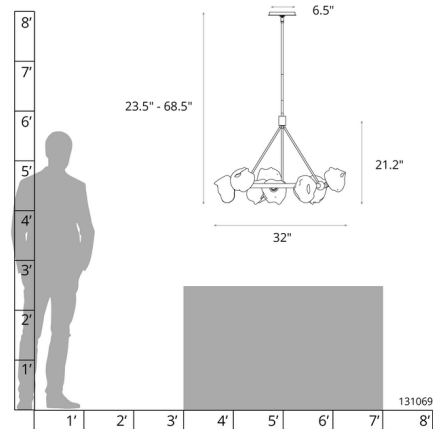

Shown in sterling / frosted

Specifications

COLOR	Frosted
BODY FINISH	Sterling
WATTAGE	540W
DIMMER	Standard 120V
DIMENSIONS	32"W x 21.2"H
BULB NOT INCLUDED	9 x JCD/G9/60W/120V LED
OTHER BULB OPTIONS	9 x JCD/G8/120V LED

Technical Information

PRODUCT DIMENSIONS Downrods: One 3", One 6" and Three 12" Included

CLICK TO VIEW PRODUCT

Notes: