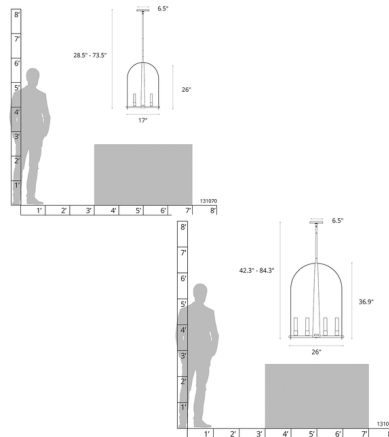

### Specifications

COLOR . . . . . Frosted  
BODY FINISH . . . . . Modern Brass  
WATTAGE . . . . . 240W  
DIMMER . . . . . Standard 120V  
DIMENSIONS . . . . . 17"W x 26"H  
BULB NOT INCLUDED . . . . . 4 x JCD/G9/60W/120V Halogen  
OTHER BULB OPTIONS . . . . . 4 x JCD/G9/120V LED

### Technical Information

PRODUCT DIMENSIONS . . . . . Downrods: One 3", One 6" and Three 12" Included

CLICK TO VIEW PRODUCT

Notes: