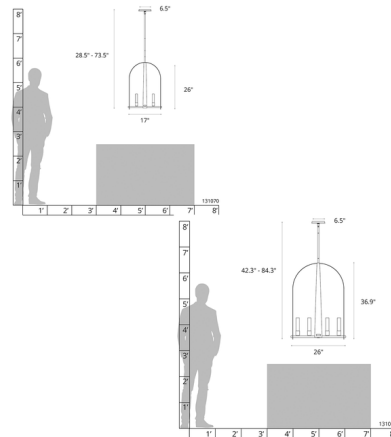

Description

The Triomphe Pendant is inspired by traditional cage chandeliers. This geometric piece, with its intersecting arches and frosted tube diffusers, cast warm shadows across your room. Sloped ceiling adaptable one way to 45 degrees. Lifetime Limited Warranty when installed in residential setting. Handcrafted to order by skilled artisans in Vermont, USA.

Shown in modern brass / frosted

Specifications

COLOR Frosted
BODY FINISH Modern Brass
WATTAGE 240W
DIMMER Standard 120V
DIMENSIONS 17"W x 26"H
BULB NOT INCLUDED 4 x JCD/G9/60W/120V Halogen
OTHER BULB OPTIONS 4 x JCD/G9/120V LED

Technical Information

PRODUCT DIMENSIONS Downrods: One 3", One 6" and Three 12" Included

CLICK TO VIEW PRODUCT

Notes: