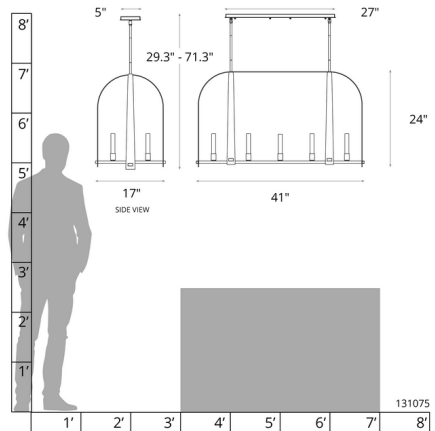

By Hubbardton Forge

Description

The Triomphe Linear Pendant is inspired by traditional cage chandeliers. This geometric piece, with its intersecting arches and frosted tube diffusers, cast warm shadows across your room. Sloped ceiling adaptable one way to 45 degrees. Lifetime Limited Warranty when installed in residential setting. Handcrafted to order by skilled artisans in Vermont, USA.

Shown in dark smoke / frosted

Specifications

COLOR Frosted
 BODY FINISH Dark Smoke
 WATTAGE 225W
 DIMMER Standard 120V
 DIMENSIONS 41"L x 17"W x 24"H
 BULB NOT INCLUDED 9 x JCD/G9/25W/120V Halogen
 OTHER BULB OPTIONS 9 x JCD/G9/120V LED

Technical Information

PRODUCT DIMENSIONS Downrods: Two 3", Two 6" and Six 12" Included

CLICK TO VIEW PRODUCT

Notes: