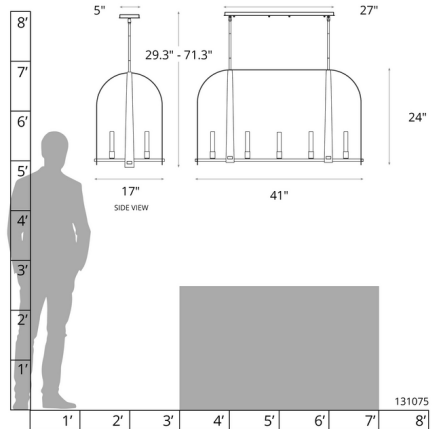

By Hubbardton Forge

Description

The Triomphe Linear Pendant is inspired by traditional cage chandeliers. This geometric piece, with its intersecting arches and frosted tube diffusers, cast warm shadows across your room. Sloped ceiling adaptable one way to 45 degrees. Lifetime Limited Warranty when installed in residential setting. Handcrafted to order by skilled artisans in Vermont, USA.

Shown in dark smoke / frosted

Specifications

COLOR	Frosted
BODY FINISH	Dark Smoke
WATTAGE	225W
DIMMER	Standard 120V
DIMENSIONS	41"L x 17"W x 24"H
BULB NOT INCLUDED	9 x JCD/G9/25W/120V Halogen
OTHER BULB OPTIONS	9 x JCD/G9/120V LED

Technical Information

PRODUCT DIMENSIONS Downrods: Two 3", Two 6" and Six 12" Included

CLICK TO VIEW PRODUCT

Notes: