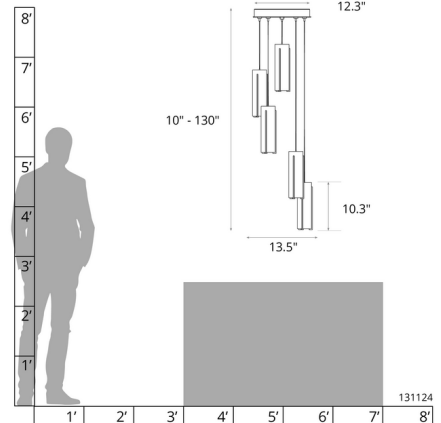

### Description

The Exos Multi Light Pendant is both stylish and functional and will bring bold light to your interior space. Hand forged steel bars hold a slim cylindrical glass diffusers that can be positioned to your desire, hanging from the round canopy. Slope ceiling adaptable to 45 degrees. Lifetime Limited Warranty when installed in residential setting. Handcrafted to order by skilled artisans in Vermont, USA.

### Specifications

COLOR	Clear
BODY FINISH	Modern Brass
WATTAGE	20W
DIMMER	Low Voltage Electronic
DIMENSIONS	13.5"W x 10.3"H
BULB NOT INCLUDED	5 x JC/G4 (bipin)/4W/12V LED

CLICK TO VIEW PRODUCT

Notes: