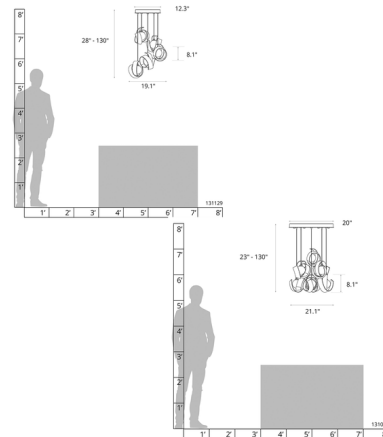

### Description

The Riza Round Multi Light Pendant adds a sculptural beauty to your interior space. Each swirled, hammered aluminum ribbon surrounds a glass globe diffuser, casting warm shadows across your room. Sloped ceiling adaptable to 45 degrees. Limited Warranty when installed in residential setting. Handcrafted to order by skilled artisans in Vermont, USA. Note: 19.1 inch option has 5 lights, 21.1 inch option has 9 lights. Due to the weight of the 21.1 inch - 9 light fixture, additional ceiling support is required.

### Specifications

COLOR . . . . . Opal  
 BODY FINISH . . . . . Sterling  
 WATTAGE . . . . . 20W  
 DIMMER . . . . . Low Voltage Electronic  
 DIMENSIONS . . . . . 19.1"W x 8.1"H  
 BULB NOT INCLUDED . . . . . 5 x LED/G4 (bipin)/4W/120V LED

### Technical Information

PRODUCT DIMENSIONS . . . . . Min/Max Adjustable Length: 28" - 80"

Shown in sterling / opal

CLICK TO VIEW PRODUCT

Notes: