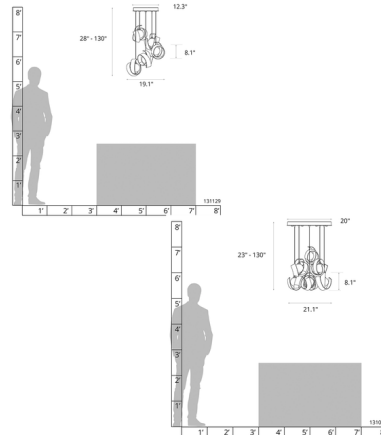

### Description

The Riza Round Multi Light Pendant adds a sculptural beauty to your interior space. Each swirled, hammered aluminum ribbon surrounds a glass globe diffuser, casting warm shadows across your room. Sloped ceiling adaptable to 45 degrees. Limited Warranty when installed in residential setting. Handcrafted to order by skilled artisans in Vermont, USA. Note: 19.1 inch option has 5 lights, 21.1 inch option has 9 lights. Due to the weight of the 21.1 inch - 9 light fixture, additional ceiling support is required.

### Specifications

COLOR . . . . . Opal  
BODY FINISH . . . . . Sterling  
WATTAGE . . . . . 20W  
DIMMER . . . . . Low Voltage Electronic  
DIMENSIONS . . . . . 19.1"W x 8.1"H  
BULB NOT INCLUDED . . . . . 5 x LED/G4 (bipin)/4W/120V LED

### Technical Information

PRODUCT DIMENSIONS . . . . . Min/Max Adjustable Length: 28" - 80"

Shown in sterling / opal

CLICK TO VIEW PRODUCT

Notes: