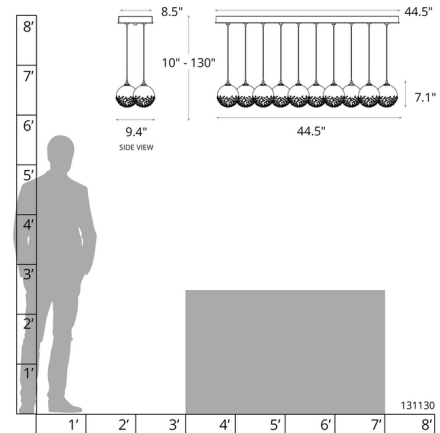

### Description

The Fritz Linear Multi Light Pendant will magically transform your interior space with glitz and glam. The smooth glass, with fused fragments along the bottom, reflect light beautifully across your room. Sloped ceiling adaptable one way to 45 degrees. Each pendant can be individually adjusted for your own unique look. Limited Warranty when installed in residential setting. Handcrafted to order by skilled artisans in Vermont, USA.

### Specifications

COLOR . . . . . Frosted  
 BODY FINISH . . . . . Black  
 WATTAGE . . . . . 40W  
 DIMMER . . . . . Low Voltage Electronic  
 DIMENSIONS . . . . . 44.5"L x 9.4"W x 7.1"H  
 BULB NOT INCLUDED . . . . . 10 x JC/G4 (bipin)/4W/12V LED

### Technical Information

PRODUCT DIMENSIONS . . . . . Min/Max Adjustable Length: 10" - 80"

CLICK TO VIEW PRODUCT

Notes: