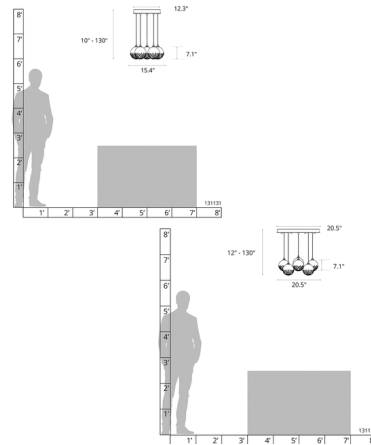

### Description

The Fritz Round Multi Light Pendant will magically transform your interior space with glitz and glam. The smooth glass, with fused fragments along the bottom, reflect light beautifully across your room. Sloped ceiling adaptable to 45 degrees. Each pendant can be individually adjusted for your own unique look. Limited Warranty when installed in residential setting. Handcrafted to order by skilled artisans in Vermont, USA.

### Specifications

COLOR . . . . . Frosted  
BODY FINISH . . . . . Sterling  
WATTAGE . . . . . 20W  
DIMMER . . . . . Low Voltage Electronic  
DIMENSIONS . . . . . 15.4"W x 7.1"H  
BULB NOT INCLUDED . . . . . 5 x JC/G4 (bipin)/4W/12V LED

### Technical Information

PRODUCT DIMENSIONS . . . . . Min/Max Adjustable Length: 10" - 80"

Shown in sterling / frosted

CLICK TO VIEW PRODUCT

Notes: