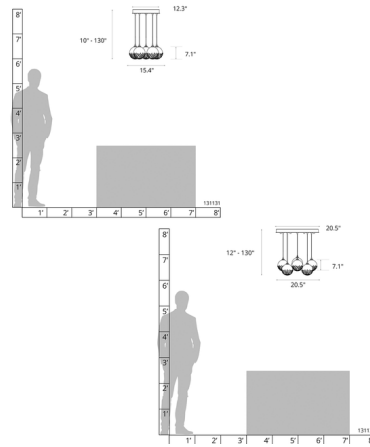

### Description

The Fritz Round Multi Light Pendant will magically transform your interior space with glitz and glam. The smooth glass, with fused fragments along the bottom, reflect light beautifully across your room. Sloped ceiling adaptable to 45 degrees. Each pendant can be individually adjusted for your own unique look. Limited Warranty when installed in residential setting. Handcrafted to order by skilled artisans in Vermont, USA.

### Specifications

COLOR . . . . . Frosted  
BODY FINISH . . . . . Sterling  
WATTAGE . . . . . 20W  
DIMMER . . . . . Low Voltage Electronic  
DIMENSIONS . . . . . 15.4"W x 7.1"H  
BULB NOT INCLUDED . . . . . 5 x JC/G4 (bipin)/4W/12V LED

### Technical Information

PRODUCT DIMENSIONS . . . . . Min/Max Adjustable Length: 10" - 80"

Shown in sterling / frosted

CLICK TO VIEW PRODUCT

Notes: