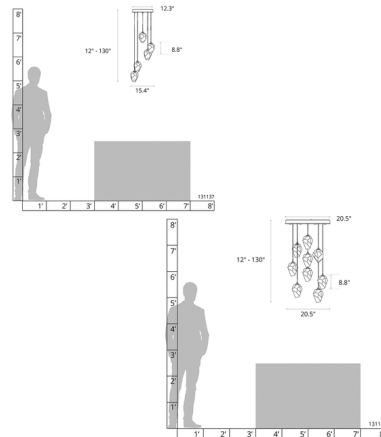

Shown in white / white crystal

CLICK TO VIEW PRODUCT

Notes: