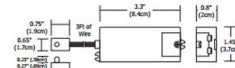

### Specifications

COLOR	N/A
BODY FINISH	N/A
WATTAGE	500W
DIMMER	N/A
DIMENSIONS	3.3"L x 1.45"W
BULB	N/A

CLICK TO VIEW PRODUCT

Notes: