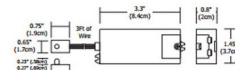

By PureEdge Lighting

Description

Sensor Switch senses human motion in range of .25 inches to 2 inches from the sensor to turn on and off. Diameter of drilling sensor hole is 3/8". Works with halogen, LED, or ballast load. Maximum 5A current, 500 Watt.

Specifications

COLOR	N/A
BODY FINISH	N/A
WATTAGE	500W
DIMMER	N/A
DIMENSIONS	3.3"L x 1.45"W
BULB	N/A

CLICK TO VIEW PRODUCT

Notes: