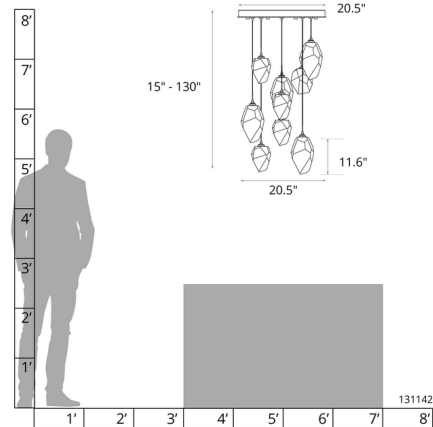

CLICK TO VIEW PRODUCT

Notes: