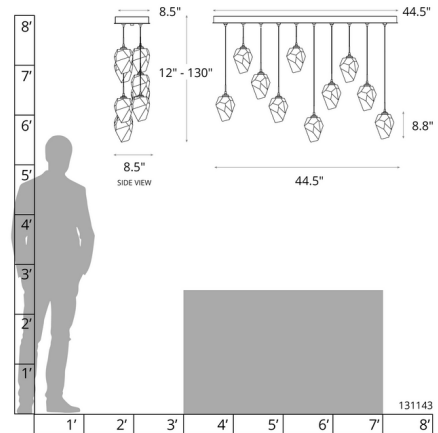

### Description

The Chrysalis Small Gem Linear Pendant is like a jewel for your home. Small and large thick clear glass encased in a an outer layer of hand blown colored glass, casting warm shadows across your room. Sloped ceiling adaptable one way to 45 degrees. Each pendant can be individually adjusted for your own unique look. Limited Warranty when installed in residential setting. Handcrafted to order by skilled artisans in Vermont, USA. Note: Due to the weight of this fixture, additional ceiling support is required.

### Technical Information

PRODUCT DIMENSIONS . . . . . Min/Max Adjustable Length: 15\"/>

CLICK TO VIEW PRODUCT

Notes: