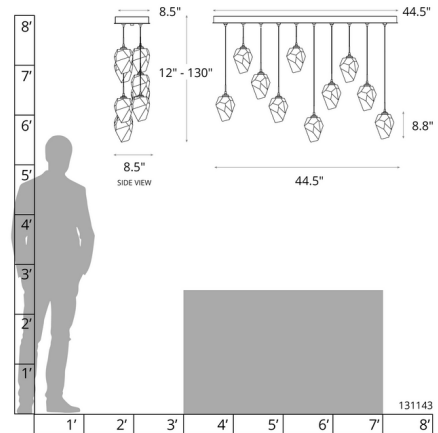

Description

The Chrysalis Small Gem Linear Pendant is like a jewel for your home. Small and large thick clear glass encased in an outer layer of hand blown colored glass, casting warm shadows across your room. Sloped ceiling adaptable one way to 45 degrees. Each pendant can be individually adjusted for your own unique look. Limited Warranty when installed in residential setting. Handcrafted to order by skilled artisans in Vermont, USA. Note: Due to the weight of this fixture, additional ceiling support is required.

Shown in sterling / black crystal

Specifications

COLOR Black Crystal
 BODY FINISH Sterling
 WATTAGE 40W
 DIMMER Low Voltage Electronic
 DIMENSIONS 44.5\"/>

Technical Information

PRODUCT DIMENSIONS Min/Max Adjustable Length: 15\"/>