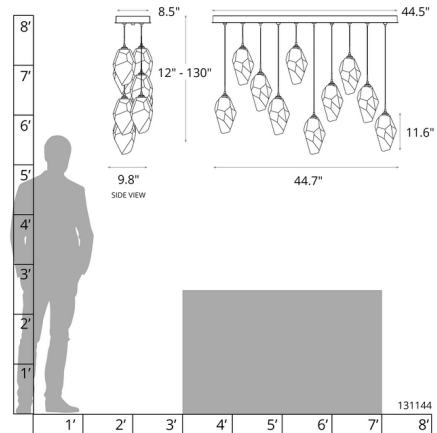

Description

The Chrysalis Large Gem Linear Pendant is like a jewel for your home. Small and large thick clear glass encased in a an outer layer of hand blown colored glass, casting warm shadows across your room. Sloped ceiling adaptable one way to 45 degrees. Each pendant can be individually adjusted for your own unique look. Limited Warranty when installed in residential setting. Handcrafted to order by skilled artisans in Vermont, USA. Note: Due to the weight of this fixture, additional ceiling support is required.

Specifications

COLOR White Crystal
 BODY FINISH Sterling
 WATTAGE 40W
 DIMMER Low Voltage Electronic
 DIMENSIONS 44.7"L x 9.8"W x 11.6"H
 BULB NOT INCLUDED 10 x JC/G4 (bipin)/4W/12V LED

Technical Information

PRODUCT DIMENSIONS Min/Max Adjustable Length: 15" - 80"

Shown in sterling / white crystal

CLICK TO VIEW PRODUCT

Notes: