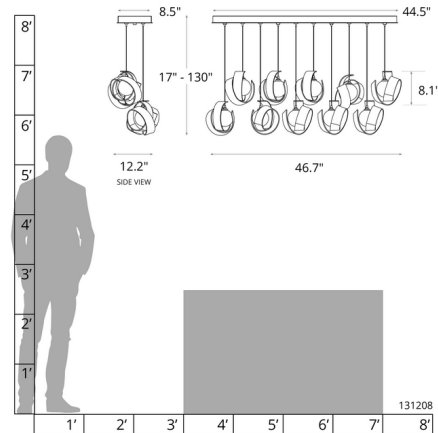

Description

The Riza Linear Multi Light Pendant adds a sculptural beauty to your interior space. Each swirled, hammered aluminum ribbon surrounds a glass globe diffuser, casting warm shadows across your room. Sloped ceiling adaptable one way to 30 degrees. Limited Warranty when installed in residential setting. Handcrafted to order by skilled artisans in Vermont, USA. Note: Due to the weight of this fixture, additional ceiling support is required.

Specifications

COLOR Opal
 BODY FINISH Modern Brass
 WATTAGE 40W
 DIMMER Low Voltage Electronic
 DIMENSIONS 46.7"L x 12.2"W x 8.1"H
 BULB NOT INCLUDED 10 x JC/G4 (bipin)/4W/12V LED

Technical Information

PRODUCT DIMENSIONS Min/Max Adjustable Length: 17" - 80"

Notes:

Shown in modern brass / opal

CLICK TO VIEW PRODUCT