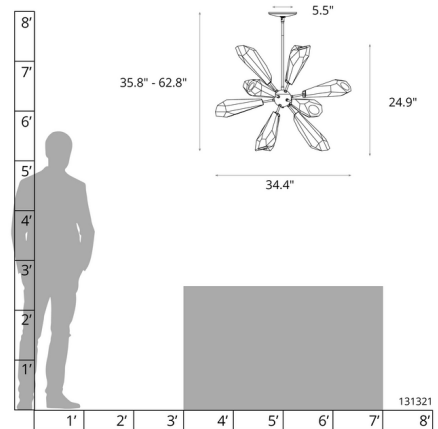

### Specifications

COLOR . . . . . Crystal  
BODY FINISH . . . . . Sterling  
WATTAGE . . . . . 60W  
DIMMER . . . . . Standard 120V  
DIMENSIONS . . . . . 32"W x 24.9"H  
BULB NOT INCLUDED . . . . . 12 x JCD/G9/5W/120V LED

### Technical Information

PRODUCT DIMENSIONS . . . . . Downrods: One 3", One 6" and Three 12" Included

CLICK TO VIEW PRODUCT

Notes: