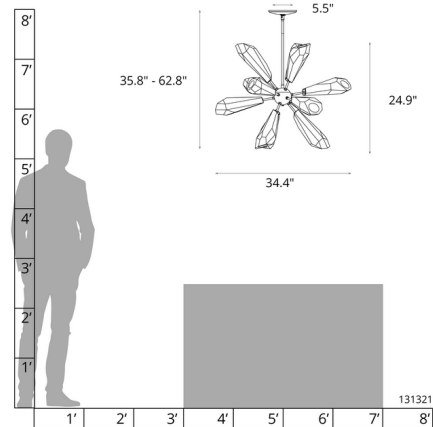

Shown in sterling / crystal