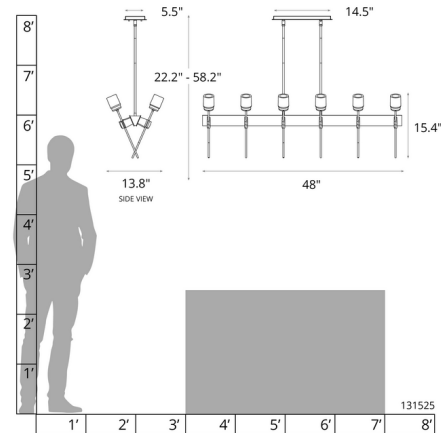

Description

The Echo Linear Pendant gives the illusion of a scepter between two hand forged steel plates. Slender steel tubes hold a glass diffuser, casting warm shadows across your room. Sloped ceiling adaptable one way to 45 degrees. Lifetime Limited Warranty when installed in residential setting. Handcrafted to order by skilled artisans in Vermont, USA.

Specifications

COLOR Cast Glass
 BODY FINISH Modern Brass
 WATTAGE 480W
 DIMMER Standard 120V
 DIMENSIONS 48"L x 13.8"W x 15.4"H
 BULB NOT INCLUDED 12 x JCD/G9/40W/120V Halogen
 OTHER BULB OPTIONS 12 x JCD/G9/120V LED

Technical Information

PRODUCT DIMENSIONS Downrods: Two 3", Two 6" and Six 12" Included

Shown in modern brass / cast glass

CLICK TO VIEW PRODUCT

Notes: