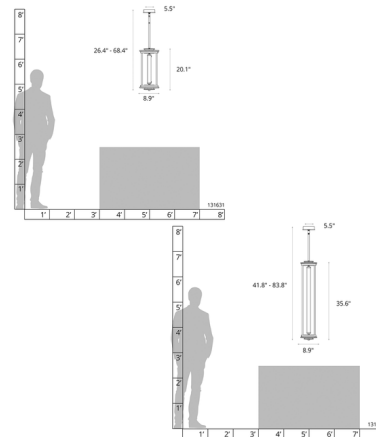

Shown in white / clear