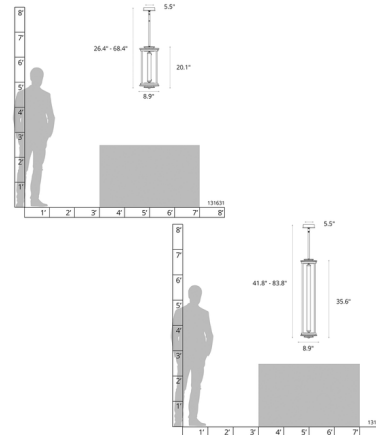

Shown in white / clear