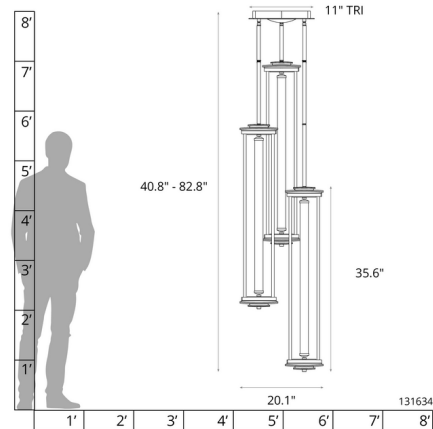

Lightology

lightology.com
866-954-4489
04-25-26

Project: _____
Company: _____
Location: _____ Fixture Type: _____
SPEC #: **HUB1215687**
Approved On: _____ Approved By: _____

Athena Multi Light Pendant By Hubbardton Forge

Description

The Athena Multi Light Pendant adds a stylish function to your interior space. The three open geometric frames are each complemented by a fluted tube of glass over an inner opal cylinder, casting warm shadows across your room. Lifetime Limited Warranty when installed in residential setting. Handcrafted to order by skilled artisans in Vermont, USA.

Specifications

COLOR	Clear
BODY FINISH	Modern Brass
WATTAGE	45W
DIMMER	Low Voltage Electronic
DIMENSIONS	20.1"W x 35.6"H
INTEGRATED LED MODULE	3 x LED/15W/120V LED

Technical Information

PRODUCT DIMENSIONS	Min/Max Adjustable Length: 40.8" - 82.8"
LAMP LIFE	30000 hours
COLOR RENDERING	90 CRI
LAMP COLOR	3000K
LUMENS/WATT	181.33
LUMINOUS FLUX	2720 lumens

Shown in modern brass / clear

CLICK TO VIEW PRODUCT

Notes: