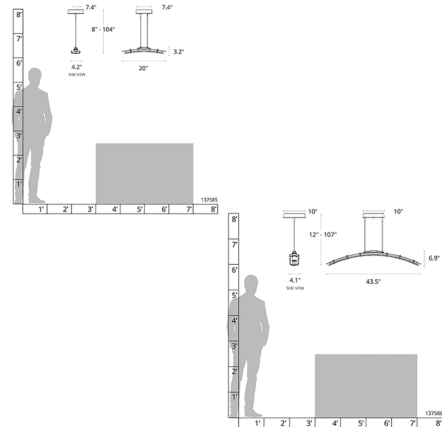

Shown in soft gold / clear