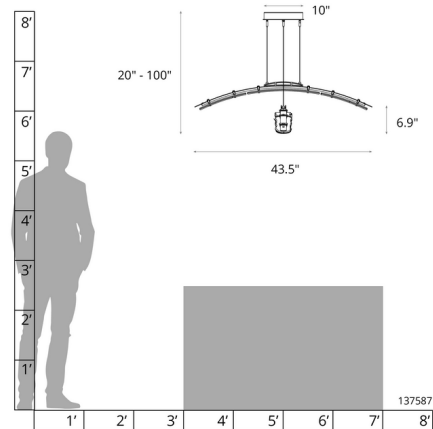

Specifications

COLOR Clear
 BODY FINISH Modern Brass
 WATTAGE 21.6W
 DIMMER Low Voltage Electronic
 DIMENSIONS 43.5"L x 43.5"W x 6.9"H
 INTEGRATED LED MODULE 2 x LED/10.8W/120-277V LED

Technical Information

PRODUCT DIMENSIONS Min/Max Adjustable Length: 20" - 100"
 LAMP LIFE 30000 hours
 COLOR RENDERING 90 CRI
 LAMP COLOR 3000K
 LUMENS/WATT 138.89
 LUMINOUS FLUX 1500 lumens

Shown in modern brass / clear

CLICK TO VIEW PRODUCT