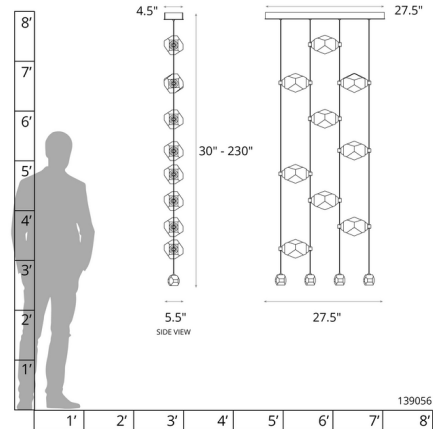

CLICK TO VIEW PRODUCT

Notes: