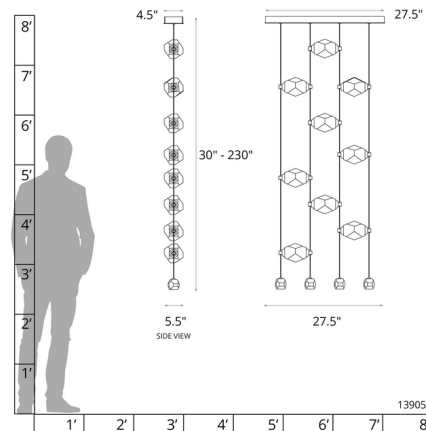

CLICK TO VIEW PRODUCT

Notes: