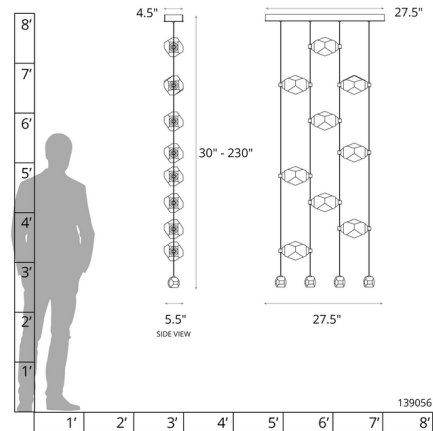

CLICK TO VIEW PRODUCT

Notes: