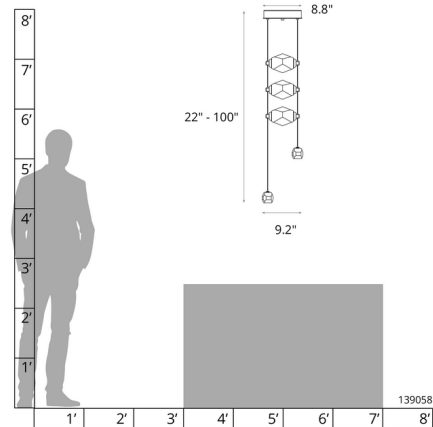

Lightology

lightology.com
866-954-4489
07-02-26

Project: _____
Company: _____
Location: _____ Fixture Type: _____
SPEC #: **HUB1215753**
Approved On: _____ Approved By: _____

Gatsby Long Pendant By Hubbardton Forge

Description

The Gatsby Long Pendant brings an opulence to your space with its larger than life presence. The smooth cables hold elegant hand cut Crystal diffusers, casting warm shadows across your room. Two smaller unlit Crystals hang at the end of each cable, acting as weights to stabilize this piece. Each diffuser is independently height adjustable to allow for a custom look. Sloped ceiling adaptable one way to 45 degrees. Lifetime Limited Warranty when installed in residential setting. Handcrafted to order by skilled artisans in Vermont, USA. Note: Dimmable with Standard Triac, LV Electronic, or 0-10V Dimming.

Specifications

COLOR . . . . . Crystal
BODY FINISH . . . . . Modern Brass
WATTAGE 9W
DIMMER . . . . . Low Voltage Electronic
DIMENSIONS . . . . . 9.2"W x 22"H
INTEGRATED LED MODULE . . . . . 3 x LED/3W/120-277V LED

Technical Information

PRODUCT DIMENSIONS . . . . . Min/Max Adjustable Length: 22" - 100"
LAMP LIFE . . . . . 30000 hours
COLOR RENDERING . . . . . 90 CRI
LAMP COLOR 3000K
LUMENS/WATT 200.00
LUMINOUS FLUX . . . . . 600 lumens

Shown in modern brass / crystal

CLICK TO VIEW PRODUCT

Notes: