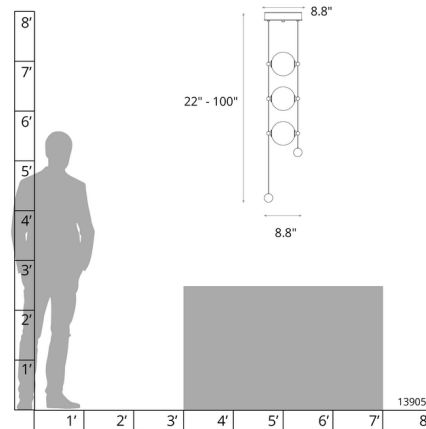

Lightology

lightology.com
866-954-4489
04-25-26

Project: _____
Company: _____
Location: _____ Fixture Type: _____
SPEC #: **HUB1215761**
Approved On: _____ Approved By: _____

Abacus Vertical Pendant By Hubbardton Forge

Description

The Abacus Vertical Pendant centralizes the focus in your room. Creating your own unique look, the blown glass globes can be moved up and down their low-voltage cable rails using tiny grippers on each side to customize each globe's position. Sloped ceiling adaptable one way to 45 degrees. Lifetime Limited Warranty when installed in residential setting. Handcrafted to order by skilled artisans in Vermont, USA.

Specifications

COLOR . . . . . Opal
BODY FINISH . . . . . Black
WATTAGE 9W
DIMMER . . . . . Low Voltage Electronic
DIMENSIONS . . . . . 8.8"W x 22"H
INTEGRATED LED MODULE . . . . . 3 x LED/3W/120-277V LED

Technical Information

PRODUCT DIMENSIONS . . . . . Min/Max Adjustable Length: 22" - 100"
LAMP LIFE . . . . . 30000 hours
COLOR RENDERING . . . . . 90 CRI
LAMP COLOR 3000K
LUMENS/WATT 200.00
LUMINOUS FLUX . . . . . 600 lumens

Shown in black / opal

CLICK TO VIEW PRODUCT

Notes: