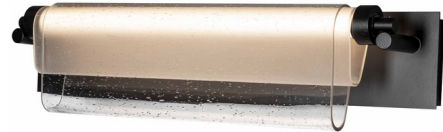

## Draped Glass Bath Bar By Hubbardton Forge

### Description

The Draped Glass Bath Bar brings a beautiful flowing design to your interior space. The slumped seeded glass seems to drip off the inner Opal diffuser, casting warm shadows cross your room. Dimmable with Triac, Low Voltage Electronic or 1-10V dimmers, sold separately. Limited Warranty when installed in residential setting. Handcrafted to order by skilled artisans in Vermont, USA.

Shown in black / opal and seeded

### Specifications

COLOR . . . . . Opal and Seeded  
BODY FINISH . . . . . Black  
WATTAGE . . . . . 10.8W  
DIMMER . . . . . Low Voltage Electronic  
DIMENSIONS . . . . . 26"W x 6.5"H x 6"D  
INTEGRATED LED MODULE . . . . . 1 x LED/10.8W/120-277V LED