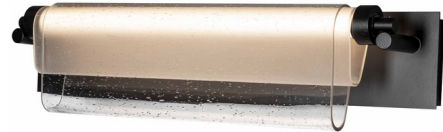

Lightology

lightology.com
866-954-4489
06-21-26

Project: _____

Company: _____

Location: _____ Fixture Type: _____

SPEC #: **HUB1216181**

Approved On: _____ Approved By: _____

Draped Glass Bath Bar By Hubbardton Forge

Description

The Draped Glass Bath Bar brings a beautiful flowing design to your interior space. The slumped seeded glass seems to drip off the inner Opal diffuser, casting warm shadows cross your room. Dimmable with Triac, Low Voltage Electronic or 1-10V dimmers, sold separately. Limited Warranty when installed in residential setting. Handcrafted to order by skilled artisans in Vermont, USA.

Shown in black / opal and seeded

Specifications

COLOR Opal and Seeded
BODY FINISH Black
WATTAGE 10.8W
DIMMER Low Voltage Electronic
DIMENSIONS 26"W x 6.5"H x 6"D
INTEGRATED LED MODULE 1 x LED/10.8W/120-277V LED

Technical Information

LAMP LIFE 30000 hours
COLOR RENDERING 90 CRI
LAMP COLOR 3000K
LUMENS/WATT 60.00
LUMINOUS FLUX 648 lumens

CLICK TO VIEW PRODUCT

Notes: