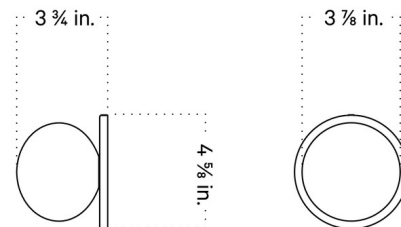

### Specifications

COLOR	White
BODY FINISH	Bone
WATTAGE	4.5W
DIMMER	Standard 120V
DIMENSIONS	4.625"W x 4.625"H x 3.75"D
BULB INCLUDED	1 x JCD/G9/4.5W/120V LED