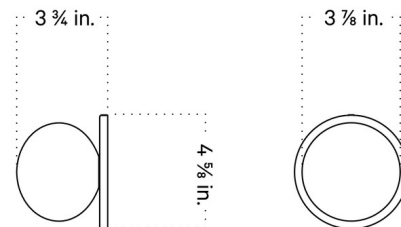

By In Common With

Description

The Orb 4 Slim Surface Mount is a minimalist and versatile sconce light fixture featuring a spherical, hand-blown glass diffuser mounted on a short metal backplate. The spherical glass diffuser casts a soft and diffused light, making it ideal for both ambient and task lighting. The slim backplate positions the diffuser closer to the wall, creating a sleek and modern look. Can be mounted on the wall or the ceiling.

Shown in reed green / white

Specifications

COLOR White
BODY FINISH Reed Green
WATTAGE 4.5W
DIMMER Standard 120V
DIMENSIONS 4.625"W x 4.625"H x 3.75"D
BULB INCLUDED 1 x JCD/G9/4.5W/120V LED

Technical Information