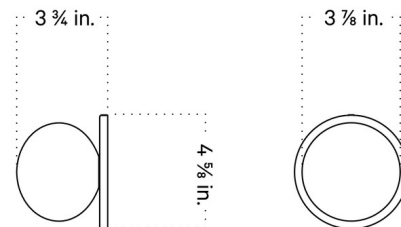

By In Common With

Description

The Orb 4 Slim Surface Mount is a minimalist and versatile sconce light fixture featuring a spherical, hand-blown glass diffuser mounted on a short metal backplate. The spherical glass diffuser casts a soft and diffused light, making it ideal for both ambient and task lighting. The slim backplate positions the diffuser closer to the wall, creating a sleek and modern look. Can be mounted on the wall or the ceiling.

Shown in reed green / white

Specifications

COLOR	White
BODY FINISH	Reed Green
WATTAGE	4.5W
DIMMER	Standard 120V
DIMENSIONS	4.625"W x 4.625"H x 3.75"D
BULB INCLUDED	1 x JCD/G9/4.5W/120V LED

Technical Information