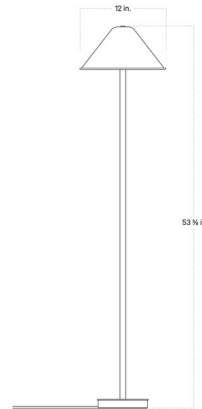

CLICK TO VIEW PRODUCT

Notes: