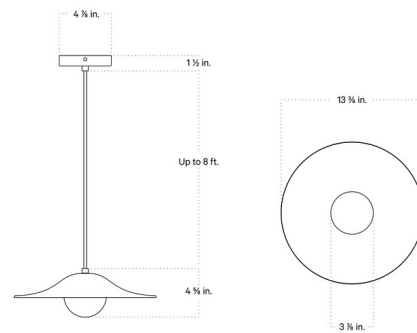

Shown in blackened brass canopy / tan clay

Specifications

COLOR Tan Clay
BODY FINISH Blackened Brass Canopy
WATTAGE 4.5W
DIMMER Standard 120V
DIMENSIONS 13.375"W x 4.625"H
BULB INCLUDED 1 x JCD/G9/4.5W/120V LED